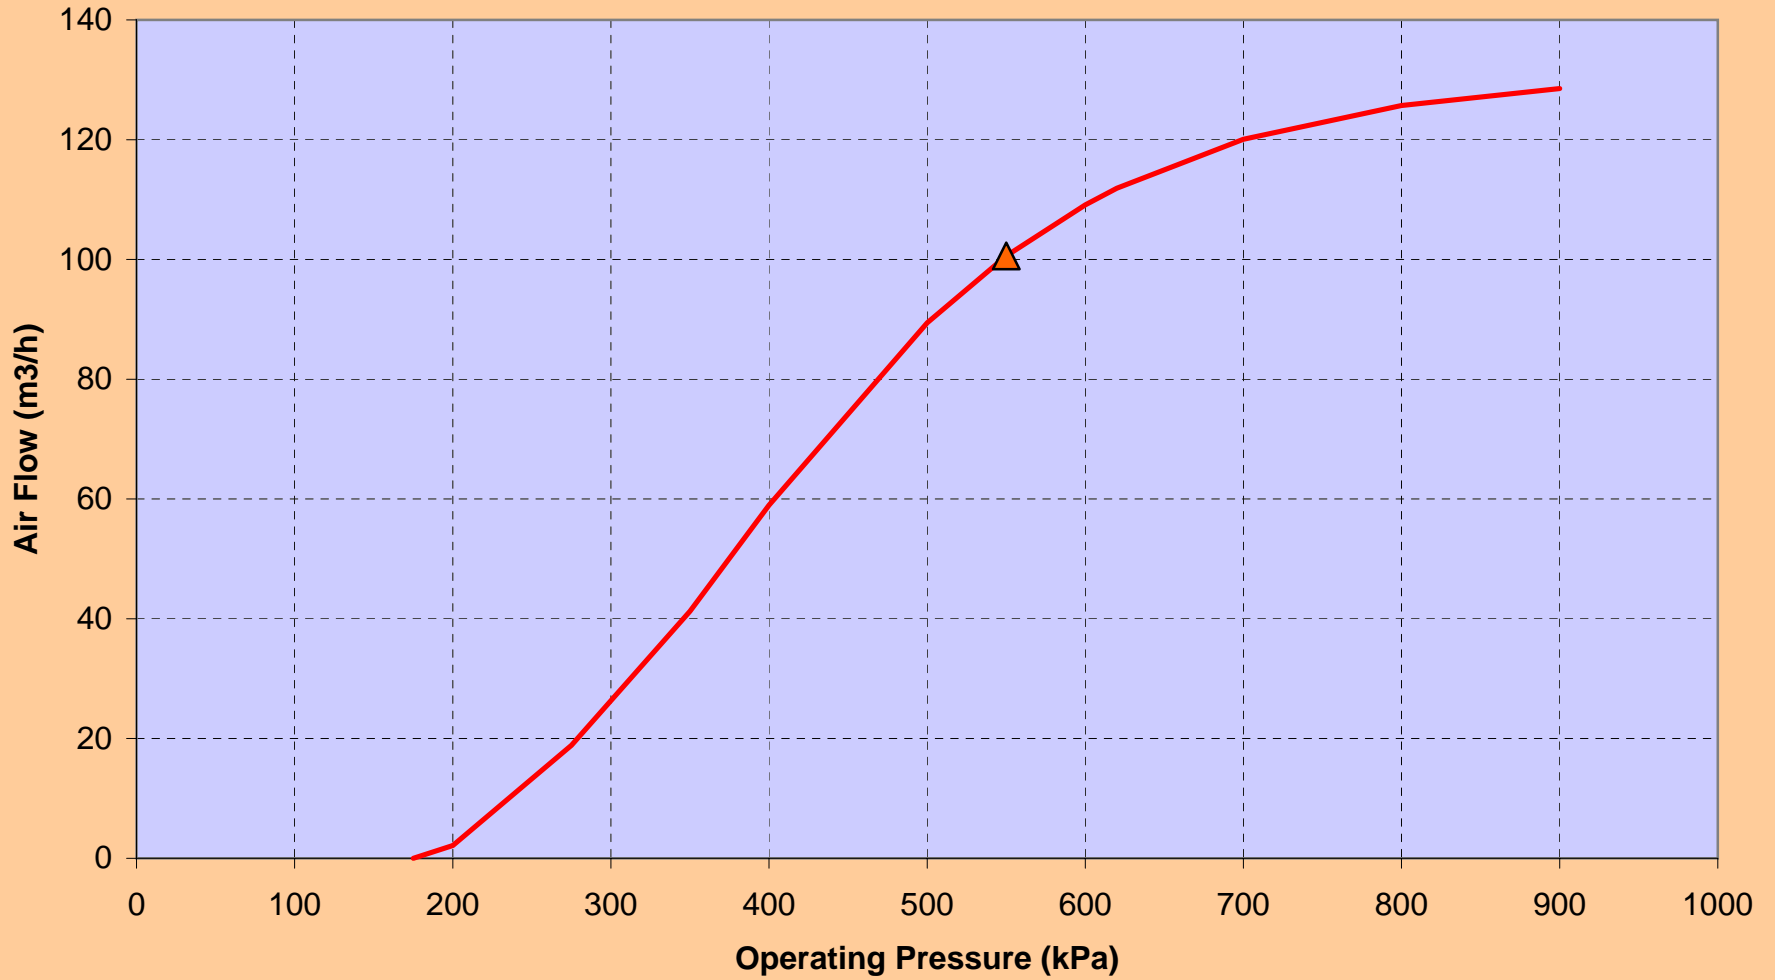

### Air Flow Rate Chart

— SLJ-60 - Operating Pressure 550 kPa with 0 lpm water addition

▲ Selected Operating Point