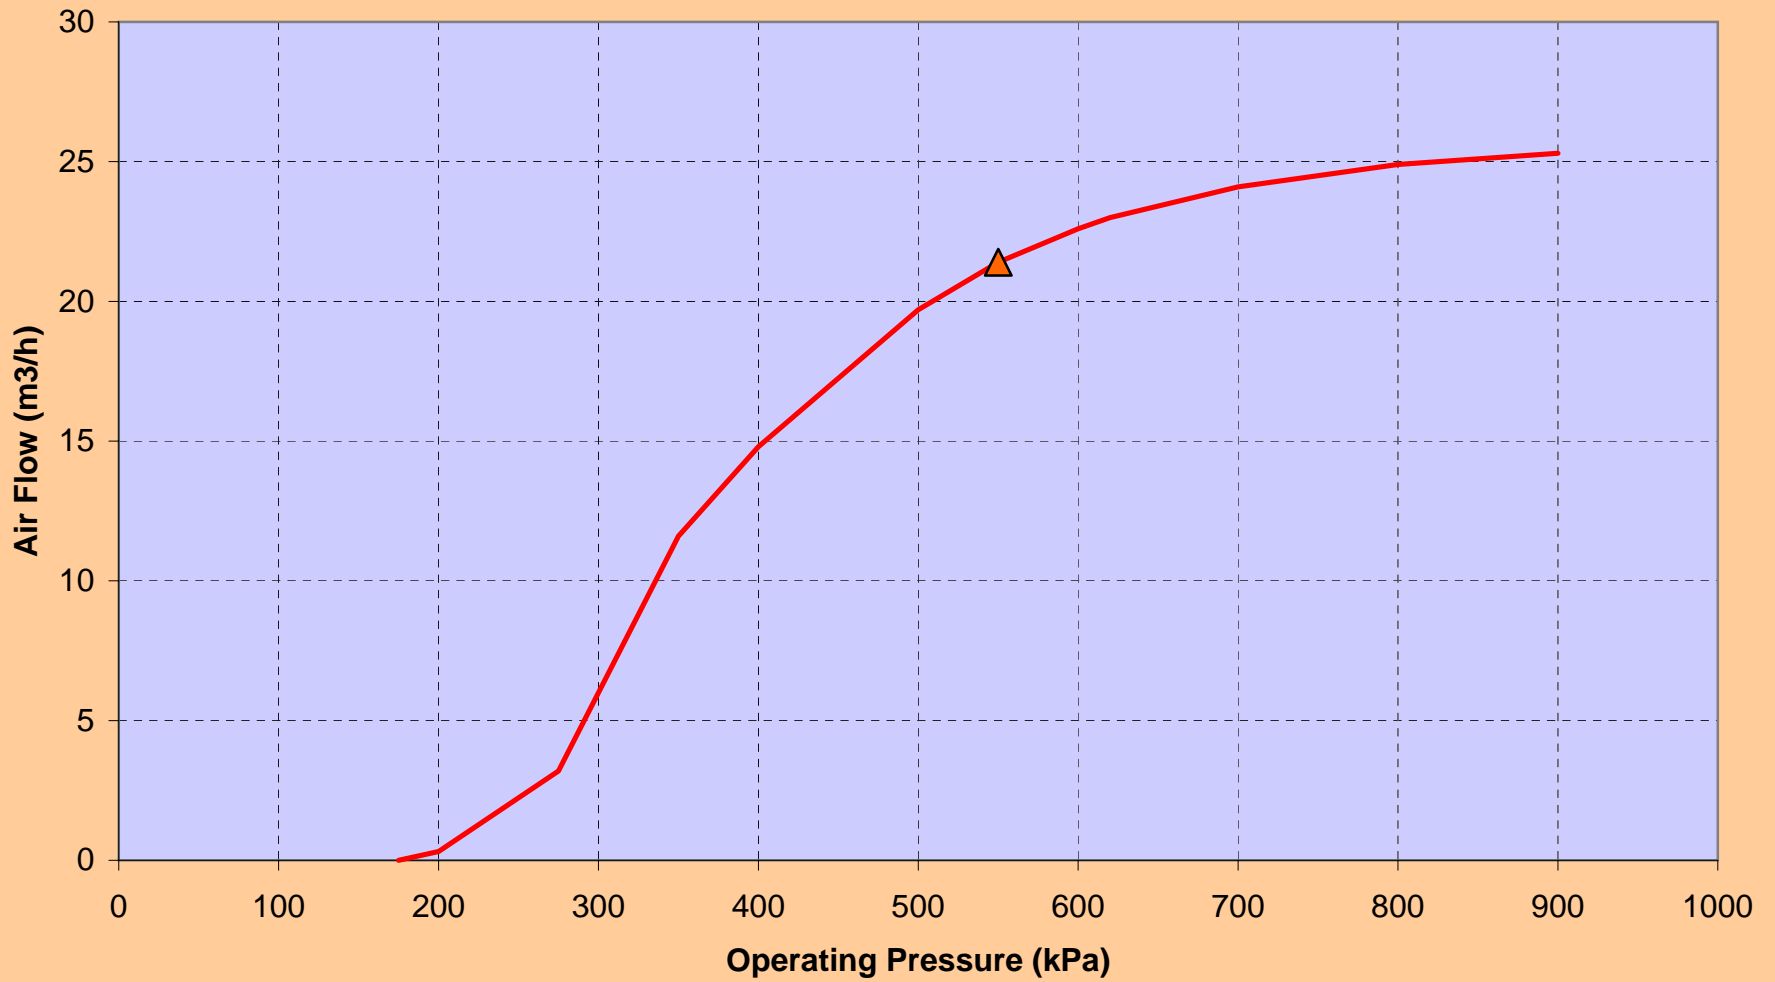

### Air Flow Rate Chart

— SLJ-25 - Operating Pressure 550 kPa with 0 lpm water addition

▲ Selected Operating Point